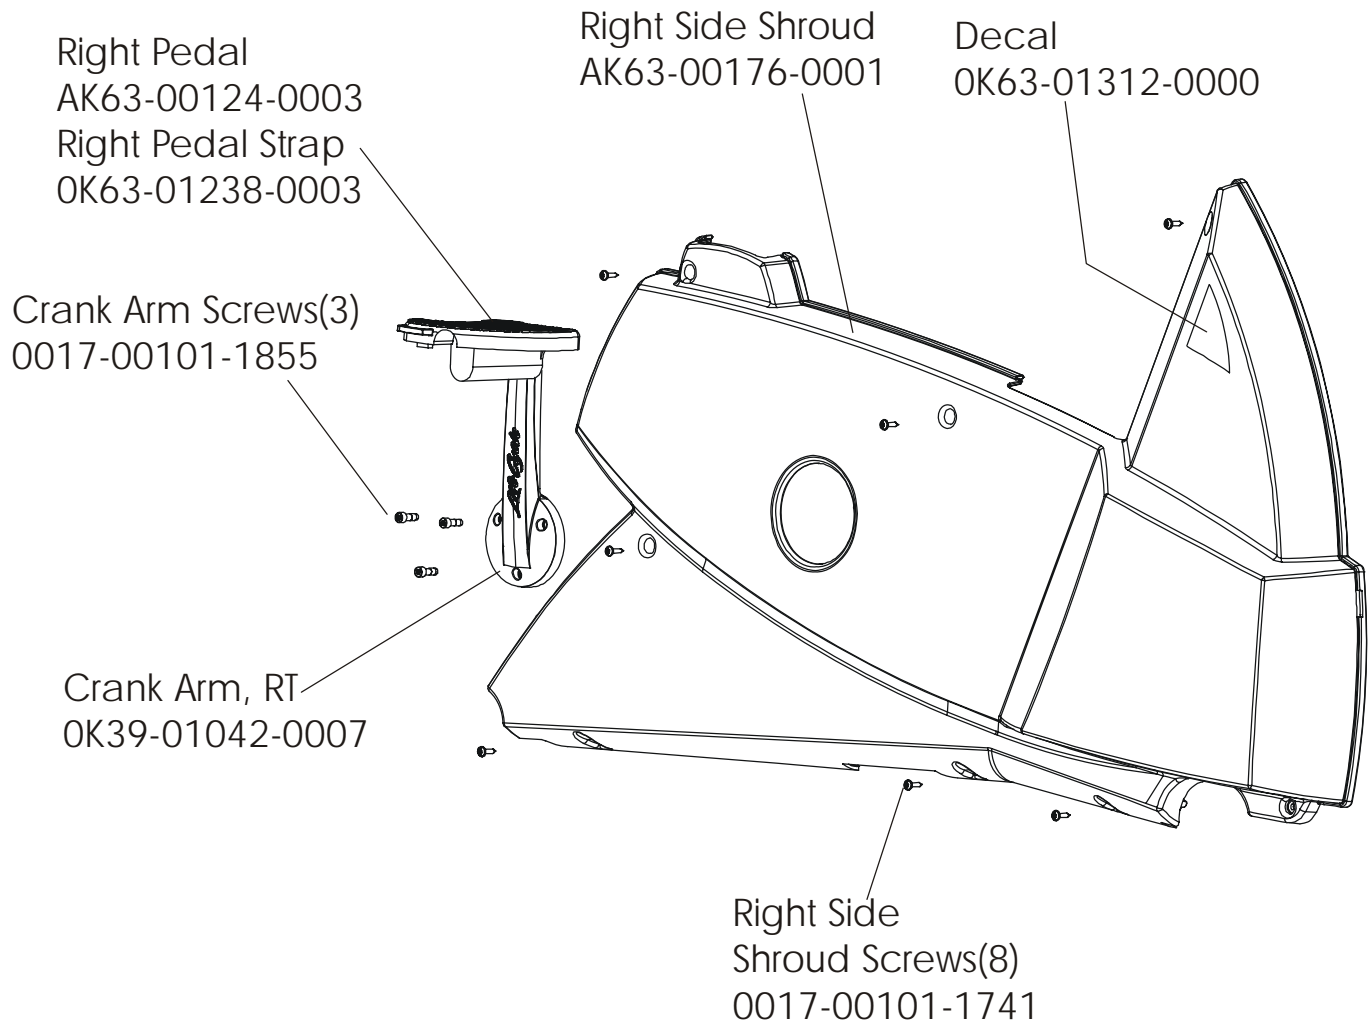

ARCTIC SILVER 95CW
Right Side Shroud and Crankarm

95CW-0XXX-02
S/N CCR100000 and UP